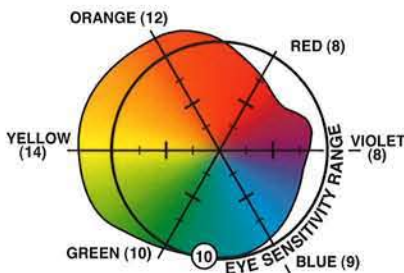

SAVES MONEY

FRESHWITE® XTRABRITE

TONE: BRIGHT WHITE

- CRISP, WHITE LIGHT
- INCREASED SEEABILITY

- FWX8651
5100°K
86 C.R.I.
- FWX8550
5000°K
85 C.R.I.

VITALUX™

TONE: BALANCED FULL SPECTRUM

- NATURAL SUNLIGHT ... WITHOUT GLARE
- VIVID, ACCURATE COLORS

- VL9156
5600°K
91 C.R.I.

FRESHWITE® is crisp white light which gives a natural feeling indoors, whites are whiter and colors more vivid. Improved color accuracy reduces glare and eye strain, and improves overall seeability. Ideal for offices, factories, retail operations or anywhere quality light is desired.

VITALUX™ VL9156 is a balanced blend of the colors in a rainbow, closely simulating the sun's full color spectrum. It renders colors vividly and accurately. Glare and eyestrain are greatly reduced providing excellent seeability. Ideal for colorful retail operations, print shops, paint stores and anywhere high color accuracy is desired.