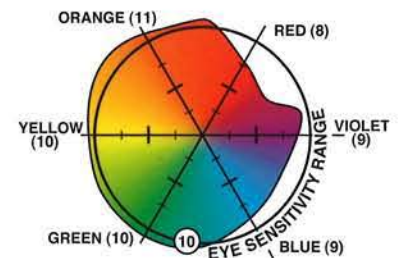

SAVES MONEY

FRESHWITE® XTRABRITE

TONE: BRIGHT WHITE

- CRISP, WHITE LIGHT
- INCREASED SEEABILITY

- FWX8651
5100°K
86 C.R.I.
- FWX8550
5000°K
85 C.R.I.

VITALUX™

TONE: BALANCED FULL SPECTRUM

- NATURAL SUNLIGHT ... WITHOUT GLARE
- VIVID, ACCURATE COLORS

- VL9156
5600°K
91 C.R.I.

FRESHWITE® is crisp white light which gives a natural feeling indoors, whites are whiter and colors more vivid. Improved color accuracy reduces glare and eye strain, and improves overall seeability. Ideal for offices, factories, retail operations or anywhere quality light is desired.

VITALUX™ VL9156 is a balanced blend of the colors in a rainbow, closely simulating the sun's full color spectrum. It renders colors vividly and accurately. Glare and eyestrain are greatly reduced providing excellent seeability. Ideal for colorful retail operations, print shops, paint stores and anywhere high color accuracy is desired.