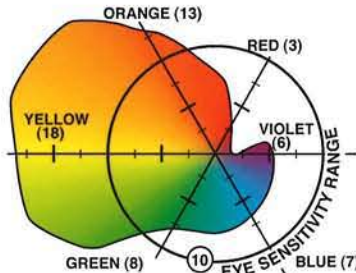

SAVES MONEY

FRESHWITE® XTRABRITE

TONE: BRIGHT WHITE

- CRISP, WHITE LIGHT
- INCREASED SEEABILITY

- FWX8651
5100°K
86 C.R.I.
- FWX8550
5000°K
85 C.R.I.

VITALUX™

TONE: BALANCED FULL SPECTRUM

- NATURAL SUNLIGHT ... WITHOUT GLARE
- VIVID, ACCURATE COLORS

- VL9156
5600°K
91 C.R.I.

FRESHWITE® is crisp white light which gives a natural feeling indoors, whites are whiter and colors more vivid. Improved color accuracy reduces glare and eye strain, and improves overall seeability. Ideal for offices, factories, retail operations or anywhere quality light is desired.

VITALUX™ VL9156 is a balanced blend of the colors in a rainbow, closely simulating the sun's full color spectrum. It renders colors vividly and accurately. Glare and eyestrain are greatly reduced providing excellent seeability. Ideal for colorful retail operations, print shops, paint stores and anywhere high color accuracy is desired.